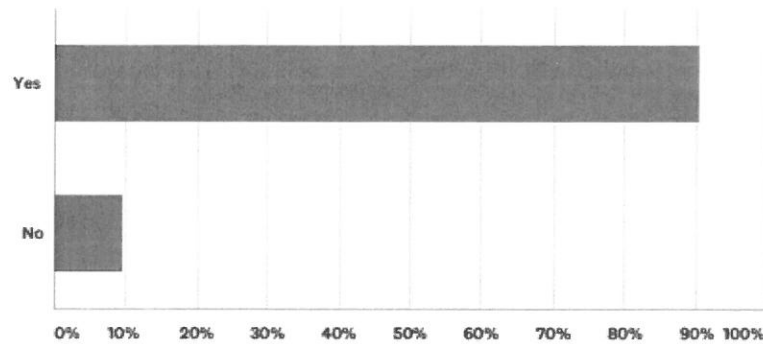

Q3 Would you visit a soft play area with café should one be provided in Tweedbank Industrial Estate?

Answered: 331 Skipped: 0

ANSWER CHOICES	RESPONSES	
Yes	90.33%	299
No	9.67%	32
TOTAL		331