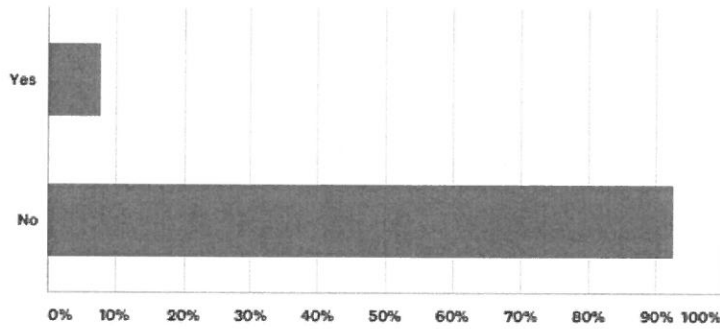

Survey Results – Soft Play Area, café and Crossfit Training Facility. 8 Tweedside Drive.

Interest in a Soft Play Area, cafe and Crossfit Training Facility - 8 Tweedside Drive, Tweedbank

SurveyMonkey

Q1 Do you feel there are sufficient children's' facilities in the central Borders (St. Boswells to Galashiels including Selkirk)?

Answered: 330 Skipped: 1

ANSWER CHOICES	RESPONSES	
Yes	7.58%	25
No	92.42%	305
TOTAL		330

Interest in a Soft Play Area, cafe and Crossfit Training Facility - 8 Tweedside Drive, Tweedbank

SurveyMonkey

Q2 Do you feel that a Soft Play area with café and Crossfit training facility would be a worthwhile addition to the Tweedbank Industrial Estate?